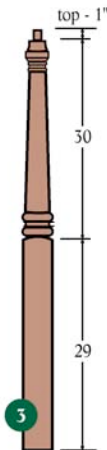

**A 4180-48/52**  
Square bottom

**A 4181 - 54**  
Square bottom

**A 4182 - 60**  
Square bottom

**A 4183 - 60**  
Square bottom

**A 4184 - 60**  
Square bottom

**A 4185 - 60**  
Square bottom

**A 4186 - 72**  
Square bottom

Available in RO, M, P, C, WO, BC, MG

**A 4180-48/52**  
Square bottom

**A 4181 - 54**  
Square bottom

**A 4182 - 60**  
Square bottom

**A 4183 - 60**  
Square bottom

**A 4184 - 60**  
Square bottom

**A 4186 - 72**  
Square bottom

**A 4187 - 72**  
Square bottom

**A 4188 - 72**  
Square bottom

Available in RO, M, P, C, WO, BC, MG

# Traditional Series

**A5015B** - 1 1/8" - 5/8" top  
Available in RO

**A 4060 - 48**  
Available in RO, M, P, C, WO, BC, MG

**A 4065 - 60**

**R 4066 - 44**

Round bottom, Pin included

Available in RO, M, P, C, WO, BC, MG