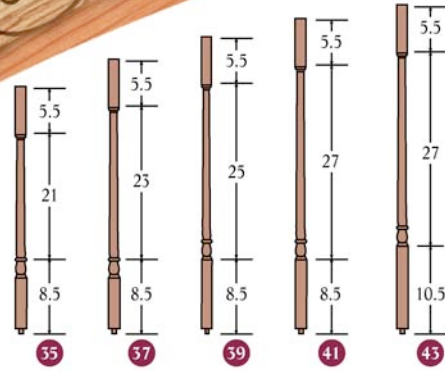

## A 5070 S - 1 1/4"

Square top  
Available in RO, M, P, P2, C

# Traditional Series

**A5015B** - 1 1/8" - 5/8" top  
Available in RO

**A 4060 - 48**  
Available in RO, M, P, C, WO, BC, MG

**A 4065 - 60**

**R 4066 - 44**

Round bottom, Pin included

Available in RO, M, P, C, WO, BC, MG

**A5015L - 1 1/4" - 5/8" top**  
Available in P2

**A 4040 - 48**

**A 4042 - 54**

**A 4045 - 60**

**A 4046 - 60**

**A 4055 - 72**

Available in RO, M, P, C, WO, BC, MG

**A 4040 - 48**