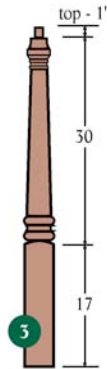

**A 4180-48/52**  
Square bottom

**A 4181 - 54**  
Square bottom

**A 4182 - 60**  
Square bottom

**A 4183 - 60**  
Square bottom

**A 4184 - 60**  
Square bottom

**A 4185 - 60**  
Square bottom

**A 4186 - 72**  
Square bottom

Available in RO, M, P, C, WO, BC, MG

**A 4180-48/52**  
Square bottom

**A 4181 - 54**  
Square bottom

**A 4182 - 60**  
Square bottom

**A 4183 - 60**  
Square bottom

**A 4184 - 60**  
Square bottom

**A 4186 - 72**  
Square bottom

**A 4187 - 72**  
Square bottom

**A 4188 - 72**  
Square bottom

Available in RO, M, P, C, WO, BC, MG

# Traditional Series

**A5015B** - 1 1/8" - 5/8" top  
Available in RO

**A 4060 - 48**  
Available in RO, M, P, C, WO, BC, MG

**A 4065 - 60**

**R 4066 - 44**

Round bottom, Pin included

Available in RO, M, P, C, WO, BC, MG