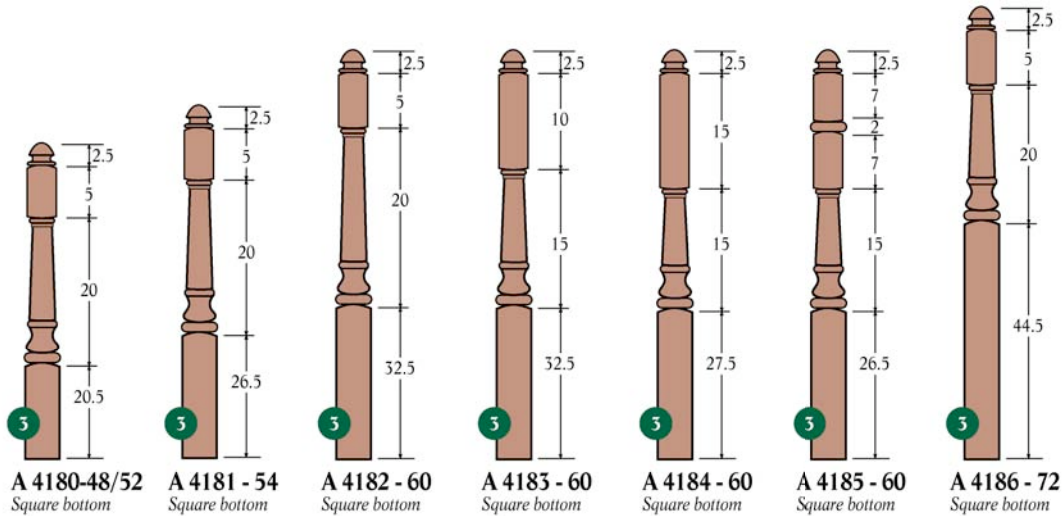

MG - Mahogany

**R 4016 - 44**  
Round bottom, Pin included

**S 4016 - 44**  
Square bottom, Pin included

Available in RO, M, P, C, WO, BC, MG

**A5015C - 1 1/4" - 5/8" top**  
Available in RO, M, P, P2, C

**A5015S - 1 1/4" - 3/4" top**  
Available in RO, M, F, P2, C

**A 4180-48/52**  
Square bottom

**A 4181 - 54**  
Square bottom

**A 4182 - 60**  
Square bottom

**A 4183 - 60**  
Square bottom

**A 4184 - 60**  
Square bottom

**A 4185 - 60**  
Square bottom

**A 4186 - 72**  
Square bottom

Available in RO, M, P, C, WO, BC, MG

**A 4180-48/52**  
Square bottom

**A 4181 - 54**  
Square bottom

**A 4182 - 60**  
Square bottom

**A 4183 - 60**  
Square bottom

**A 4184 - 60**  
Square bottom

**A 4186 - 72**  
Square bottom

# Traditional Series

**A5015B** - 1 1/8" - 5/8" top  
Available in RO

**A 4060 - 48**  
Available in RO, M, P, C, WO, BC, MG

**A 4065 - 60**

**R 4066 - 44**

Round bottom, Pin included

Available in RO, M, P, C, WO, BC, MG