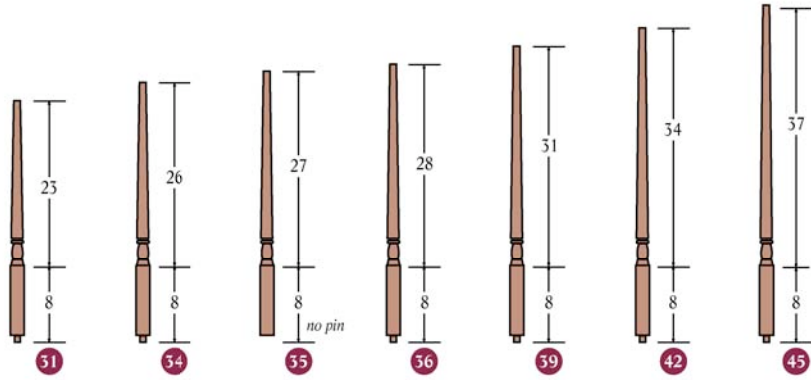

**A 4187 - 72**  
Square bottom

**A 4188 - 72**  
Square bottom

Available in RO, M, P, C, WO, BC, MG

# Traditional Series

**A5015B** - 1 1/8" - 5/8" top  
Available in RO

**A 4060 - 48**  
Available in RO, M, P, C, WO, BC, MG

**A 4065 - 60**

**R 4066 - 44**

Round bottom, Pin included

Available in RO, M, P, C, WO, BC, MG

Handrail Profile Choices

**6010**  
Available in  
RO, M, P,  
C, BC

**6510**  
Available in  
RO, M, C, WO,  
BC, MG

**6210**  
Available in  
RO, M

**6710**  
Available in  
RO, M, C, MG

- RO - Red Oak
- P2 - Primed
- BC - Brazilian Cherry
- M - Maple
- C - American Cherry
- MG - Mahogany
- P - Poplar
- WO - White Oak

**A5015L - 1 1/4" - 5/8" top**  
Available in P2

**A 4040 - 48**

**A 4042 - 54**

**A 4045 - 60**

**A 4046 - 60**

**A 4055 - 72**

Available in RO, M, P, C, WO, BC, MG

**A 4040 - 48**