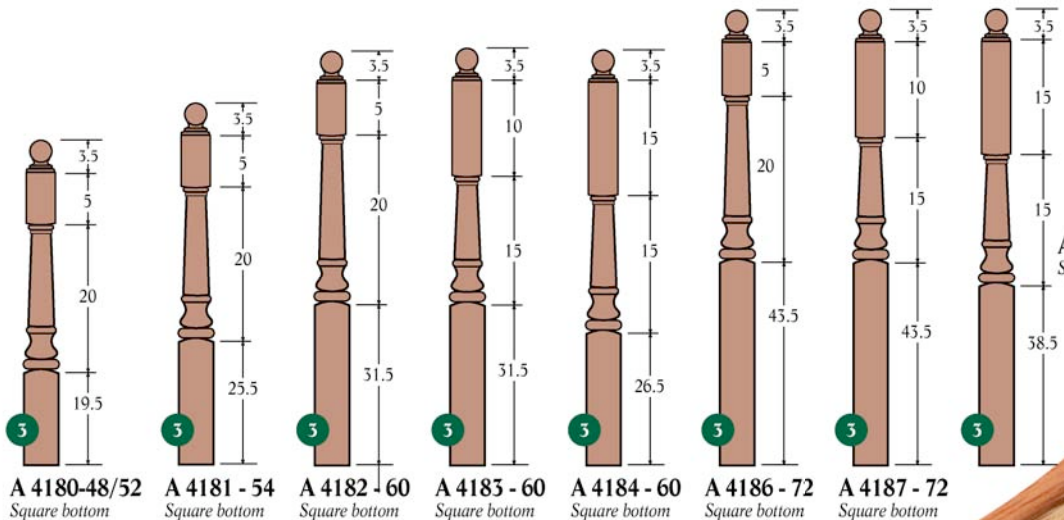

MG - Mahogany

**R 4016 - 44**  
Round bottom, Pin included

**S 4016 - 44**  
Square bottom, Pin included

Available in RO, M, P, C, WO, BC, MG

**A5015C - 1 1/4" - 5/8" top**  
Available in RO, M, P, P2, C

**A5015S - 1 1/4" - 3/4" top**  
Available in RO, M, F, P2, C

**A 4180-48/52**  
Square bottom

**A 4181 - 54**  
Square bottom

**A 4182 - 60**  
Square bottom

**A 4183 - 60**  
Square bottom

**A 4184 - 60**  
Square bottom

**A 4185 - 60**  
Square bottom

**A 4186 - 72**  
Square bottom

Available in RO, M, P, C, WO, BC, MG

**A 4180-48/52**  
Square bottom

**A 4181 - 54**  
Square bottom

**A 4182 - 60**  
Square bottom

**A 4183 - 60**  
Square bottom

**A 4184 - 60**  
Square bottom

**A 4186 - 72**  
Square bottom

# Traditional Series

**A5015B** - 1 1/8" - 5/8" top  
Available in RO

**A 4060 - 48**  
Available in RO, M, P, C, WO, BC, MG

**A 4065 - 60**

**R 4066 - 44**

Round bottom, Pin included

Available in RO, M, P, C, WO, BC, MG