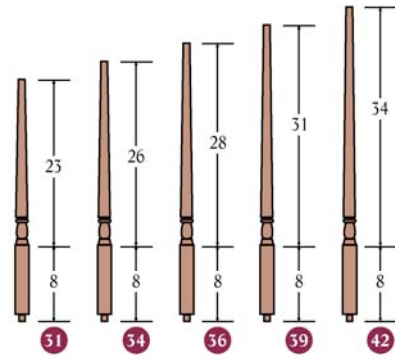

MG - Mahogany

**R 4016 - 44**  
Round bottom, Pin included

**S 4016 - 44**  
Square bottom, Pin included

Available in RO, M, P, C, WO, BC, MG

**A5015C - 1 1/4" - 5/8" top**  
Available in RO, M, P, P2, C

**A5015S - 1 1/4" - 3/4" top**  
Available in RO, M, F, P2, C

**A 4180-48/52**  
Square bottom

**A 4181 - 54**  
Square bottom

**A 4182 - 60**  
Square bottom

**A 4183 - 60**  
Square bottom

**A 4184 - 60**  
Square bottom

**A 4185 - 60**  
Square bottom

**A 4186 - 72**  
Square bottom

Available in RO, M, P, C, WO, BC, MG

**A 4180-48/52**  
Square bottom

**A 4181 - 54**  
Square bottom

**A 4182 - 60**  
Square bottom

**A 4183 - 60**  
Square bottom

**A 4184 - 60**  
Square bottom

**A 4186 - 72**  
Square bottom

**A5015L - 1 1/4" - 5/8" top**  
Available in P2

**A 4040 - 48**

**A 4042 - 54**

**A 4045 - 60**

**A 4046 - 60**

**A 4055 - 72**

Available in RO, M, P, C, WO, BC, MG

**A 4040 - 48**