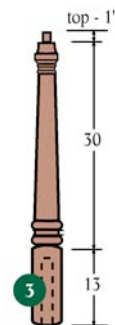

**A 4180-48/52**  
Square bottom

**A 4181 - 54**  
Square bottom

**A 4182 - 60**  
Square bottom

**A 4183 - 60**  
Square bottom

**A 4184 - 60**  
Square bottom

**A 4185 - 60**  
Square bottom

**A 4186 - 72**  
Square bottom

**A 4187 - 72**  
Square bottom

**A 4188 - 72**  
Square bottom

Available in RO, M, P, C, WO, BC, MG

# Traditional Series

**A5015B** - 1 1/8" - 5/8" top  
Available in RO

**A 4060 - 48**  
Available in RO, M, P, C, WO, BC, MG

**A 4065 - 60**

**R 4066 - 44**

Round bottom, Pin included

Available in RO, M, P, C, WO, BC, MG

**A5015L - 1 1/4" - 5/8" top**  
Available in P2

**A 4040 - 48**

**A 4042 - 54**

**A 4045 - 60**

**A 4046 - 60**

**A 4055 - 72**

Available in RO, M, P, C, WO, BC, MG

**A 4040 - 48**