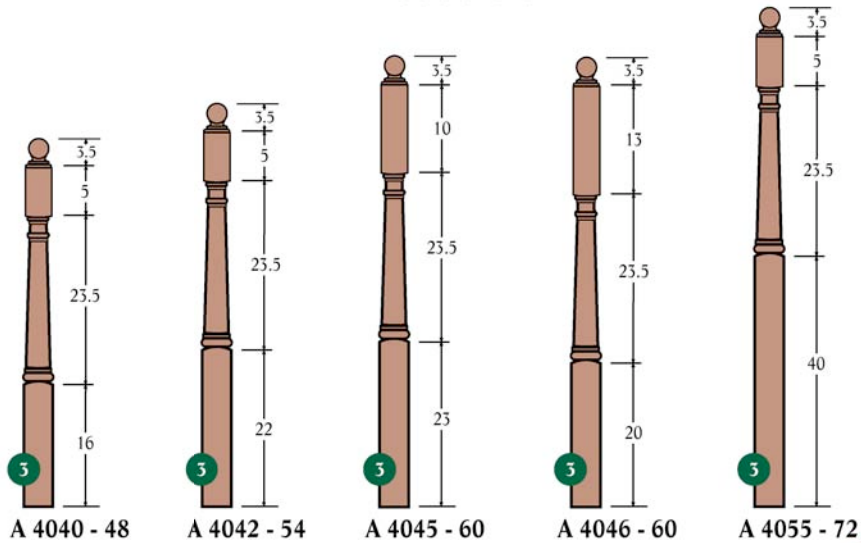

**A 4180-48/52**  
Square bottom

**A 4181 - 54**  
Square bottom

**A 4182 - 60**  
Square bottom

**A 4183 - 60**  
Square bottom

**A 4184 - 60**  
Square bottom

**A 4185 - 60**  
Square bottom

**A 4186 - 72**  
Square bottom

# Traditional Series

**A5015B** - 1 1/8" - 5/8" top  
Available in RO

**A 4060 - 48**  
Available in RO, M, P, C, WO, BC, MG

**A 4065 - 60**

**R 4066 - 44**

Round bottom, Pin included

Available in RO, M, P, C, WO, BC, MG

**A5015L - 1 1/4" - 5/8" top**  
Available in P2

**A 4040 - 48**

**A 4042 - 54**

**A 4045 - 60**

**A 4046 - 60**

**A 4055 - 72**

Available in RO, M, P, C, WO, BC, MG

**A 4040 - 48**

**A 4042 - 54**

**A 4045 - 60**

**A 4046 - 60**

**A 4055 - 72**

Available in RO, M, P, C, WO, BC, MG