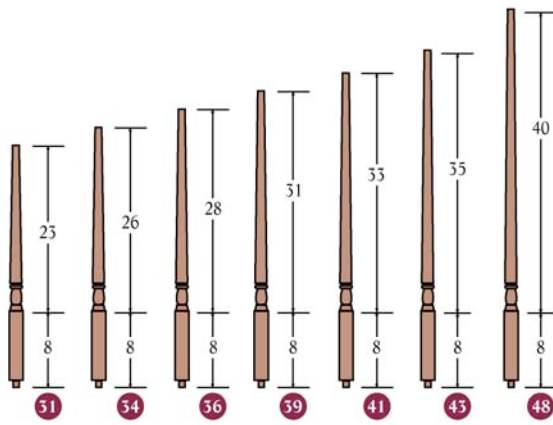

MG - Mahogany

**R 4016 - 44**  
Round bottom, Pin included

**S 4016 - 44**  
Square bottom, Pin included

Available in RO, M, P, C, WO, BC, MG

**A5015C - 1 1/4" - 5/8" top**  
Available in RO, M, P, P2, C

**A5015S - 1 1/4" - 3/4" top**  
Available in RO, M, F, P2, C

**A 4180-48/52**  
Square bottom

**A 4181 - 54**  
Square bottom

**A 4182 - 60**  
Square bottom

**A 4183 - 60**  
Square bottom

**A 4184 - 60**  
Square bottom

**A 4185 - 60**  
Square bottom

**A 4186 - 72**  
Square bottom

Available in RO, M, P, C, WO, BC, MG

**A 4180-48/52**  
Square bottom

**A 4181 - 54**  
Square bottom

**A 4182 - 60**  
Square bottom

**A 4183 - 60**  
Square bottom

**A 4184 - 60**  
Square bottom

**A 4186 - 72**  
Square bottom

**A5015L - 1 1/4" - 5/8" top**  
Available in P2

**A 4040 - 48**

**A 4042 - 54**

**A 4045 - 60**

**A 4046 - 60**

**A 4055 - 72**

Available in RO, M, P, C, WO, BC, MG

**A 4040 - 48**