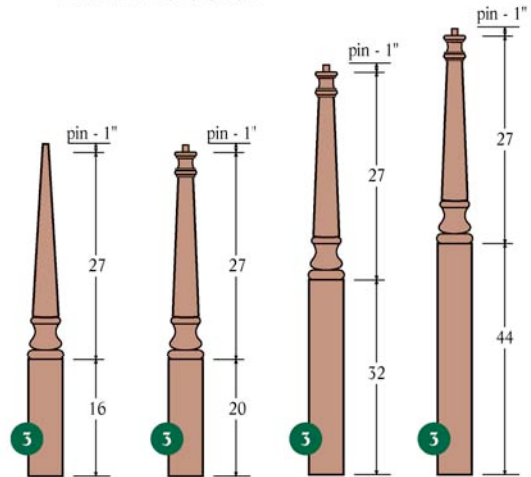

## A 5070 S - 1 1/4"

Square top  
Available in RO, M, P, P2, C

**A 4180-48/52**  
Square bottom

**A 4181 - 54**  
Square bottom

**A 4182 - 60**  
Square bottom

**A 4183 - 60**  
Square bottom

**A 4184 - 60**  
Square bottom

**A 4185 - 60**  
Square bottom

**A 4186 - 72**  
Square bottom

# Traditional Series

**A5015B** - 1 1/8" - 5/8" top  
Available in RO

**A 4060 - 48**  
Available in RO, M, P, C, WO, BC, MG

**A 4065 - 60**

**R 4066 - 44**

Round bottom, Pin included

Available in RO, M, P, C, WO, BC, MG

**A5015L - 1 1/4" - 5/8" top**  
Available in P2

**A 4040 - 48**

**A 4042 - 54**

**A 4045 - 60**

**A 4046 - 60**

**A 4055 - 72**

Available in RO, M, P, C, WO, BC, MG

**A 4040 - 48**