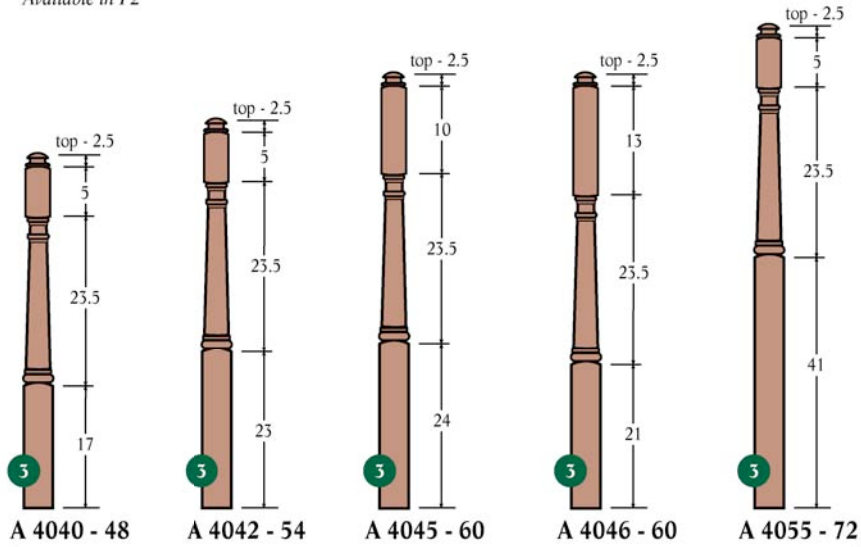

**A 4180-48/52**  
Square bottom

**A 4181 - 54**  
Square bottom

**A 4182 - 60**  
Square bottom

**A 4183 - 60**  
Square bottom

**A 4184 - 60**  
Square bottom

**A 4185 - 60**  
Square bottom

**A 4186 - 72**  
Square bottom

# Traditional Series

**A5015B** - 1 1/8" - 5/8" top  
Available in RO

**A 4060 - 48**  
Available in RO, M, P, C, WO, BC, MG

**A 4065 - 60**

**R 4066 - 44**

Round bottom, Pin included

Available in RO, M, P, C, WO, BC, MG

Handrail Profile Choices

**6010**  
Available in  
RO, M, P,  
C, BC

**6510**  
Available in  
RO, M, C, WO,  
BC, MG

**6210**  
Available in  
RO, M

**6710**  
Available in  
RO, M, C, MG

- RO - Red Oak
- P2 - Primed
- BC - Brazilian Cherry
- M - Maple
- C - American Cherry
- MG - Mahogany
- P - Poplar
- WO - White Oak

**A5015L - 1 1/4" - 5/8" top**  
Available in P2

**A 4040 - 48**

**A 4042 - 54**

**A 4045 - 60**

**A 4046 - 60**

**A 4055 - 72**

Available in RO, M, P, C, WO, BC, MG

**A 4040 - 48**