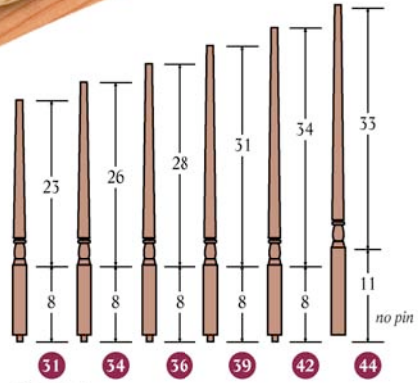

**A 4180-48/52**  
Square bottom

**A 4181 - 54**  
Square bottom

**A 4182 - 60**  
Square bottom

**A 4183 - 60**  
Square bottom

**A 4184 - 60**  
Square bottom

**A 4185 - 60**  
Square bottom

**A 4186 - 72**  
Square bottom

Available in RO, M, P, C, WO, BC, MG

**A 4180-48/52**  
Square bottom

**A 4181 - 54**  
Square bottom

**A 4182 - 60**  
Square bottom

**A 4183 - 60**  
Square bottom

**A 4184 - 60**  
Square bottom

**A 4186 - 72**  
Square bottom

**A 4187 - 72**  
Square bottom

**A 4188 - 72**  
Square bottom

Available in RO, M, P, C, WO, BC, MG

# Traditional Series

**A5015B** - 1 1/8" - 5/8" top  
Available in RO

**A 4060 - 48**  
Available in RO, M, P, C, WO, BC, MG

**A 4065 - 60**

**R 4066 - 44**

Round bottom, Pin included

Available in RO, M, P, C, WO, BC, MG