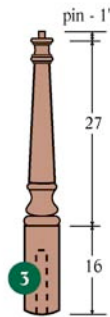

## A 5070 S - 1 1/4"

Square top  
Available in RO, M, P, P2, C

MG - Mahogany

**R 4016 - 44**  
Round bottom, Pin included

**S 4016 - 44**  
Square bottom, Pin included

Available in RO, M, P, C, WO, BC, MG

**A5015C - 1 1/4" - 5/8" top**  
Available in RO, M, P, P2, C

**A5015S - 1 1/4" - 3/4" top**  
Available in RO, M, F, P2, C

**A 4180-48/52**  
Square bottom

**A 4181 - 54**  
Square bottom

**A 4182 - 60**  
Square bottom

**A 4183 - 60**  
Square bottom

**A 4184 - 60**  
Square bottom

**A 4185 - 60**  
Square bottom

**A 4186 - 72**  
Square bottom

**A5015L - 1 1/4" - 5/8" top**  
Available in P2

**A 4040 - 48**

**A 4042 - 54**

**A 4045 - 60**

**A 4046 - 60**

**A 4055 - 72**

Available in RO, M, P, C, WO, BC, MG

**A 4040 - 48**