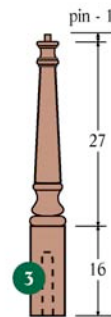

MG - Mahogany

**R 4016 - 44**  
Round bottom, Pin included

**S 4016 - 44**  
Square bottom, Pin included

Available in RO, M, P, C, WO, BC, MG

**A5015C - 1 1/4" - 5/8" top**  
Available in RO, M, P, P2, C

**A5015S - 1 1/4" - 3/4" top**  
Available in RO, M, F, P2, C

**A 4180-48/52**  
Square bottom

**A 4181 - 54**  
Square bottom

**A 4182 - 60**  
Square bottom

**A 4183 - 60**  
Square bottom

**A 4184 - 60**  
Square bottom

**A 4185 - 60**  
Square bottom

**A 4186 - 72**  
Square bottom