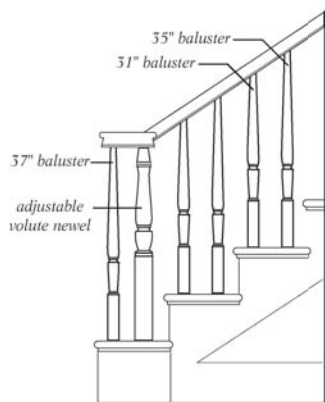

Stair Parts Guide

Traditional Applications

Recommended Baluster Lengths for Various Rake Handrail Heights

30" Handrail Height

34" Handrail Height

36" Handrail Height

Based on a rise of 7 1/2" and a run of 10"