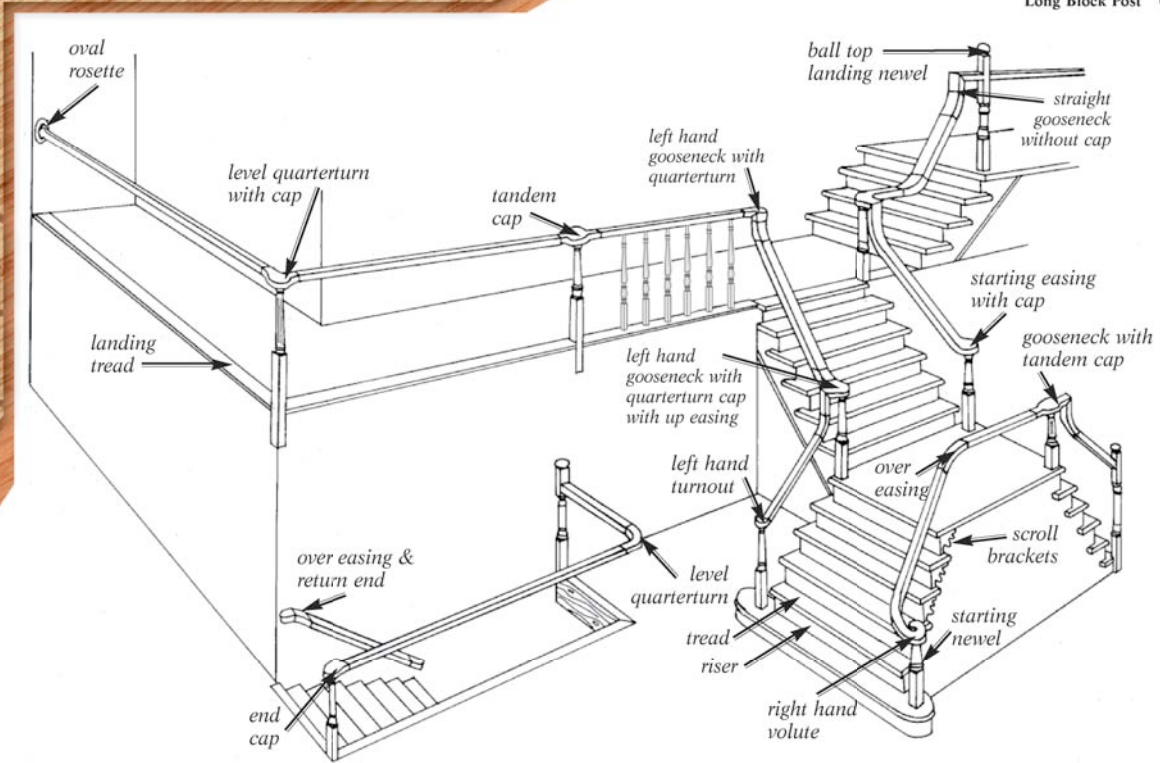

Stair Parts Guide

Traditional Applications

Recommended Baluster Lengths for Various Rake Handrail Heights

30" Handrail Height

34" Handrail Height

36" Handrail Height

Based on a rise of 7 1/2" and a run of 10"