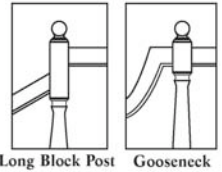

Stair Parts Guide

Traditional Applications

Recommended Baluster Lengths for Various Rake Handrail Heights

30" Handrail Height

34" Handrail Height

36" Handrail Height

Based on a rise of 7 1/2" and a run of 10"