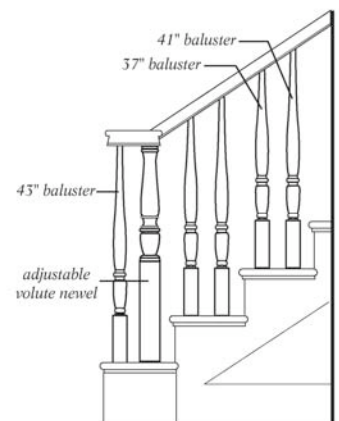

Stair Parts Guide

Traditional Applications

Recommended Baluster Lengths for Various Rake Handrail Heights

30" Handrail Height

34" Handrail Height

36" Handrail Height

Based on a rise of 7 1/2" and a run of 10"