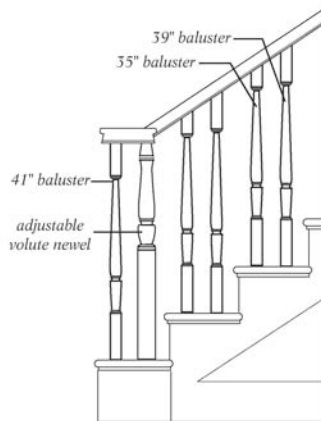

Stair Parts Guide

Traditional Applications

Recommended Baluster Lengths for Various Rake Handrail Heights

30" Handrail Height

34" Handrail Height

36" Handrail Height

Based on a rise of 7 1/2" and a run of 10"