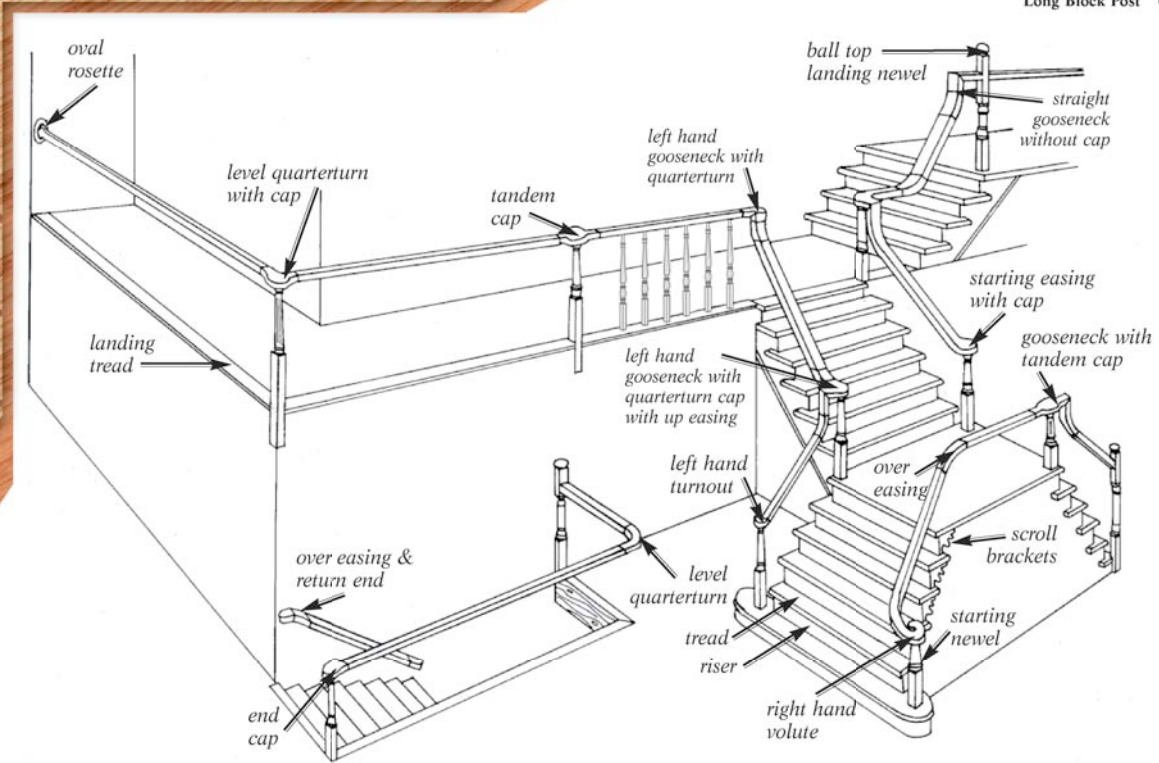

Stair Parts Guide

Traditional Applications

Recommended Baluster Lengths for Various Rake Handrail Heights

30" Handrail Height

34" Handrail Height

36" Handrail Height

Based on a rise of 7 1/2" and a run of 10"