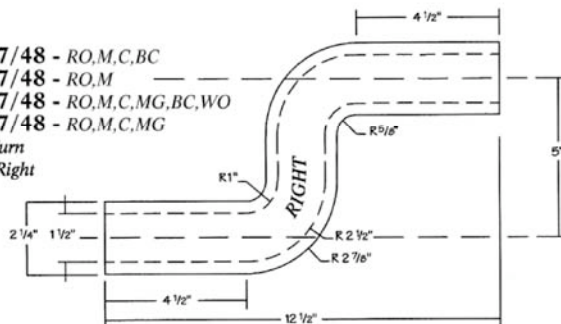

7047/48 - RO,M,C,BC
7247/48 - RO,M
7547/48 - RO,M,C,MG,BC,WO
7747/48 - RO,M,C,MG
"S"-Turn
Left/Right

RO - Red Oak M - Maple C - American Cherry
WO - White Oak BC - Brazilian Cherry MG - Mahogany