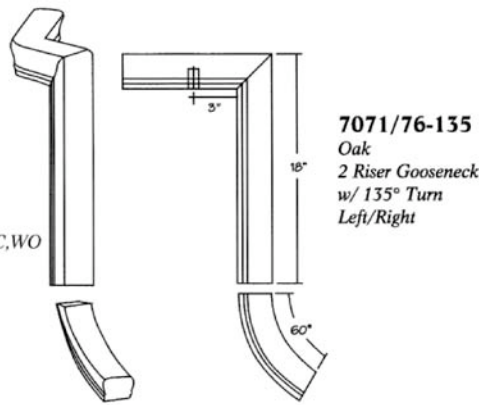

7071/76 - RO,M,C,BC
7271/76 - RO,M
7571/76 - RO,M,C,MG,BC,WO
7771/76 - RO,M,C,MG
2 Riser Gooseneck
Left/Right

7071/76-135
Oak
2 Riser Gooseneck
w/ 135° Turn
Left/Right