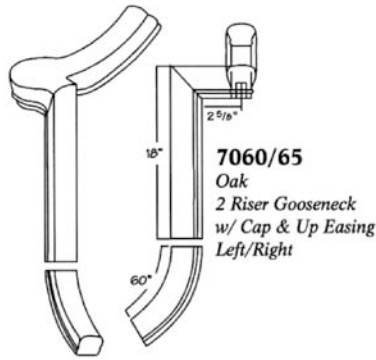

7060/65
Oak
2 Riser Gooseneck
w/ Cap & Up Easing
Left/Right