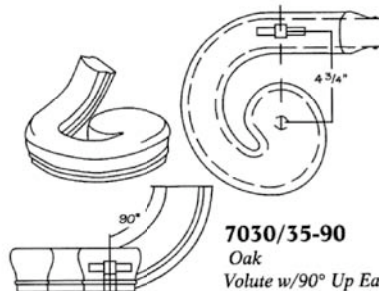

7021-135 - RO,M,C,BC **7521-135** - RO,M,C,MG,BC,WO
7221-135 - RO,M **7721-135** - RO,M,C,MG
 Level Quarter Turn w/135° Cap

7021 LC
 Oak
 Level Quarter Turn w/Large Cap

7021 LC-135 - Oak
 Level Quarter Turn w/135° Cap

Fittings

All Dimensions based on
7000 Series Fittings

7030/35 - RO,M,C,BC **7530/35** - RO,M,C,MG,BC,WO
7230/35 - RO,M **7730/35** - RO,M,C,MG
 Left/Right Volute Left/Right

7030/35-90
 Oak
 Volute w/90° Up Easing
 Left/Right