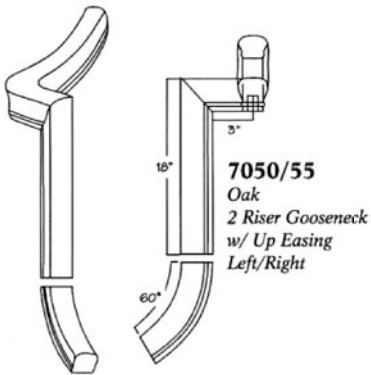

7050/55
Oak
2 Riser Gooseneck
w/ Up Easing
Left/Right