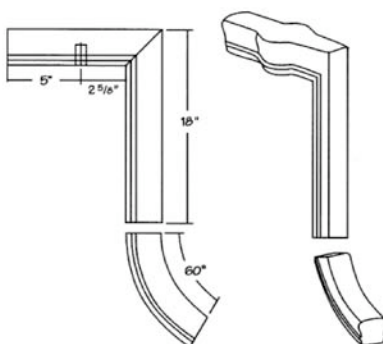

7089 - RO,M,C,BC **7589 - RO,M,C,MG,BC,WO**
7289 - RO,M **7789 - RO,M,C,MG**
2 Riser Gooseneck w/Tandem Cap