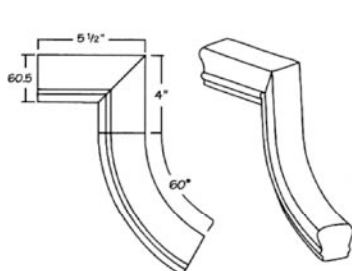

7098 - RO,M
Straight 1 Riser Gooseneck