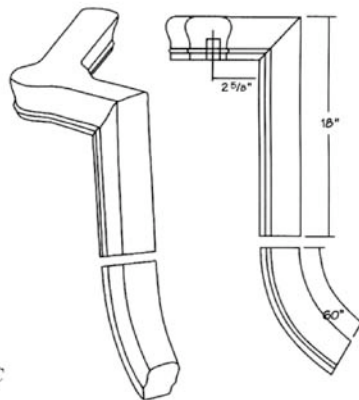

7081/86 - RO,M,C,BC
7281/86 - RO,M
7581/86 - RO,M,C,MG,BC,WO
7781/86 - RO,M,C,MG
2 Riser Gooseneck w/Cap
Left/Right

7081/86-135
Oak
2 Rise Gooseneck
w/135° Turn & Cap
Left/Right