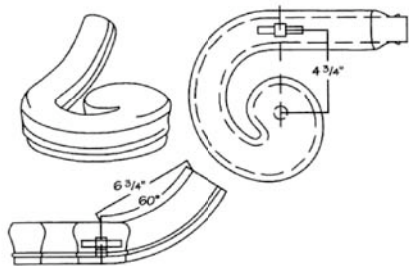

7021-135 - RO,M,C,BC **7521-135** - RO,M,C,MG,BC,WO
7221-135 - RO,M **7721-135** - RO,M,C,MG
 Level Quarter Turn w/135° Cap

7021 LC
 Oak
 Level Quarter Turn w/Large Cap

7021 LC-135 - Oak
 Level Quarter Turn w/135° Cap

Fittings

All Dimensions based on
7000 Series Fittings

7030/35 - RO,M,C,BC **7530/35** - RO,M,C,MG,BC,WO
7230/35 - RO,M **7730/35** - RO,M,C,MG
 Left/Right Volute Left/Right

7030/35-90
 Oak
 Volute w/90° Up Easing
 Left/Right