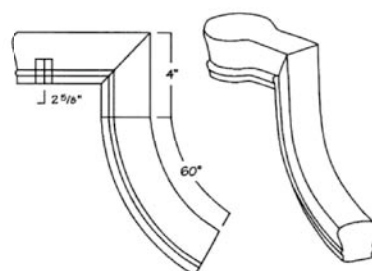

7096
Oak
1 Riser Gooseneck
w/Opening Cap