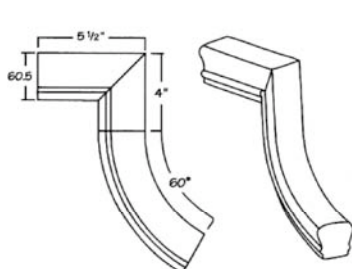

7098 - RO,M
Straight 1 Riser Gooseneck