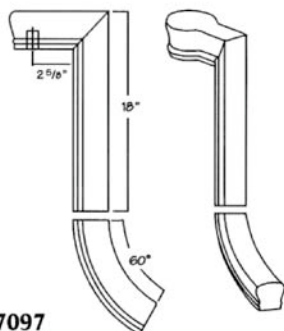

7097
Oak
2 Riser Gooseneck
w/Opening Cap