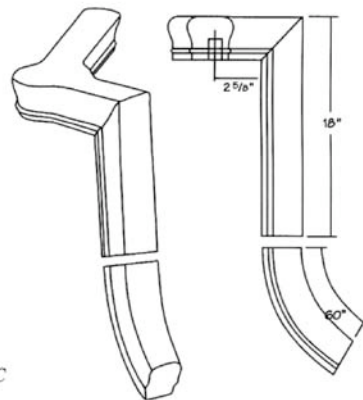

7081/86 - RO,M,C,BC
7281/86 - RO,M
7581/86 - RO,M,C,MG,BC,WO
7781/86 - RO,M,C,MG
2 Riser Gooseneck w/Cap
Left/Right

7081/86-135
Oak
2 Rise Gooseneck
w/135° Turn & Cap
Left/Right