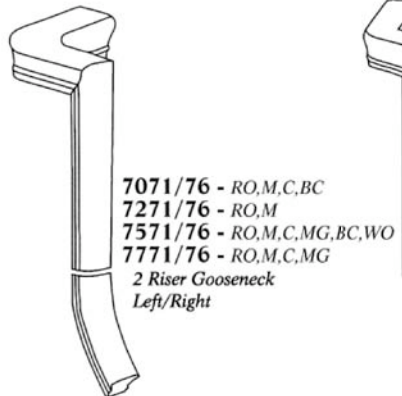

7071/76 - RO,M,C,BC
7271/76 - RO,M
7571/76 - RO,M,C,MG,BC,WO
7771/76 - RO,M,C,MG
2 Riser Gooseneck
Left/Right