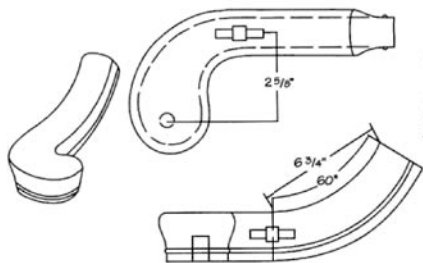

Fittings

All Dimensions based on
7000 Series Fittings

7030/35 - RO,M,C,BC **7530/35** - RO,M,C,MG,BC,WO
7230/35 - RO,M **7730/35** - RO,M,C,MG
 Left/Right Volute Left/Right

7030/35-90
 Oak
 Volute w/90° Up Easing
 Left/Right

7031/36 - RO,M,C **7531/36** - RO,M,C,MG
7231/36 - RO,M **7731/36** - RO,M,C,MG
 Left/Right Climbing Volute Left/Right

7040/45 - RO,M,C,BC **7540/45** - RO,M,C,MG,BC,WO
7240/45 - RO,M **7740/45** - RO,M,C,MG
 Left/Right Turnout Left/Right