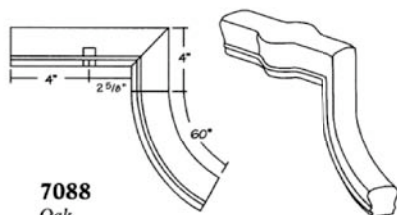

7088
Oak
1 Riser Gooseneck
w/Tandem Cap