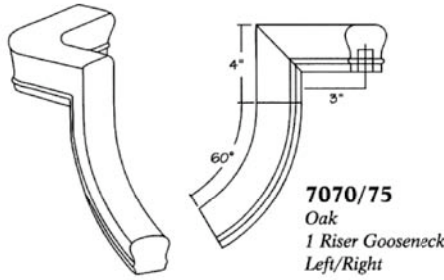

7050/55
Oak
2 Riser Gooseneck
w/ Up Easing
Left/Right

7060/65
Oak
2 Riser Gooseneck
w/ Cap & Up Easing
Left/Right

7060/65-24"
Oak
2 Riser Gooseneck
w/ Cap, 24" Drop,
& Up Easing
Left/Right

7060/65-135
Oak
2 Riser Gooseneck
w/ 135° Turn, Cap,
& Up Easing
Left/Right