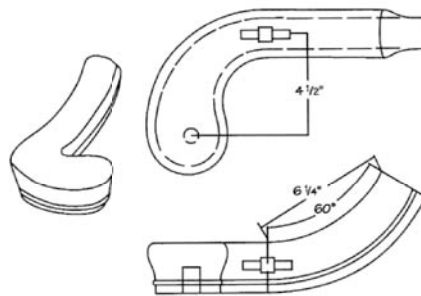

Fittings

All Dimensions based on
7000 Series Fittings

7030/35 - RO,M,C,BC **7530/35** - RO,M,C,MG,BC,WO
7230/35 - RO,M **7730/35** - RO,M,C,MG
 Left/Right Volute Left/Right

7030/35-90
 Oak
 Volute w/90° Up Easing
 Left/Right

7031/36 - RO,M,C **7531/36** - RO,M,C,MG
7231/36 - RO,M **7731/36** - RO,M,C,MG
 Left/Right Climbing Volute Left/Right

7040/45 - RO,M,C,BC **7540/45** - RO,M,C,MG,BC,WO
7240/45 - RO,M **7740/45** - RO,M,C,MG
 Left/Right Turnout Left/Right