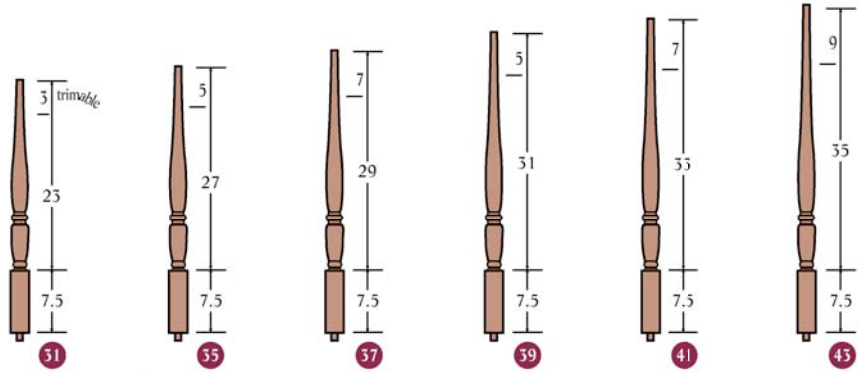

P - Poplar

P2 - Primed

C - American Cherry

WO - White Oak

BC - Brazilian Cherry

MG - Mahogany

A 5415 R - 1 3/4"

Square bottom

Available in
RO, M, P, P2, C, WO, BC, MG

Bottom pin is 7/8" in diameter and 1/2" long

F 5415 R - 1 3/4"

Square bottom

Available in
RO, M, P, P2, C, WO, BC, MG

A 5515 R - 1³/₄"

Square bottom

Available in RO, M, P, P2, C, WO, BC, MG

F 5515 R - 1³/₄"

Square bottom

Available in RO, M, P, P2, C, WO, BC, MG

T 5515 R - 1³/₄"

Square bottom

Available in RO, M, P, P2, C, WO, BC, MG

Designer Series

RO - Red Oak