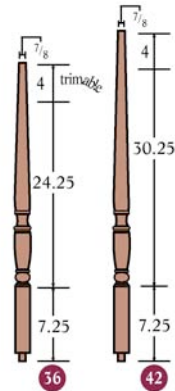

P - Poplar

P2 - Primed

C - American Cherry

WO - White Oak

BC - Brazilian Cherry

MG - Mahogany

A 5415 R - 1 3/4"

Square bottom

Available in
RO, M, P, P2, C, WO, BC, MG

Bottom pin is 7/8" in diameter and 1/2" long

F 5415 R - 1 3/4"

Square bottom

Available in
RO, M, P, P2, C, WO, BC, MG

A 5515 R - 1³/₄"

Square bottom

Available in RO, M, P, P2, C, WO, BC, MG

F 5515 R - 1³/₄"

Square bottom

Available in RO, M, P, P2, C, WO, BC, MG

T 5515 R - 1³/₄"

Square bottom

Available in RO, M, P, P2, C, WO, BC, MG

Designer Series

RO - Red Oak