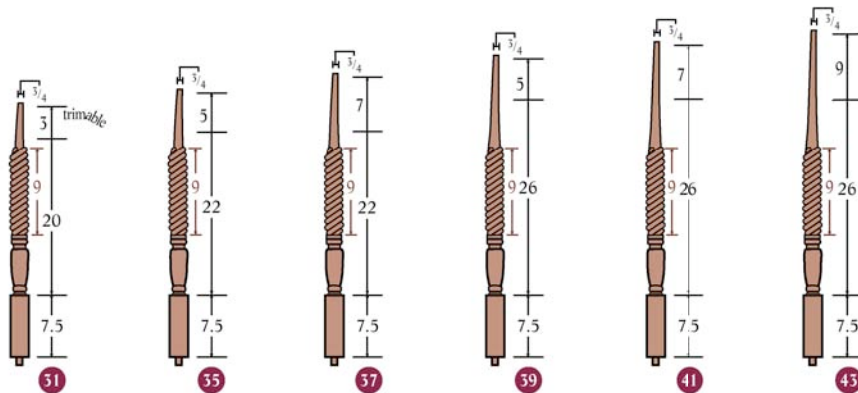

Available in
RO, M, P, P2, C, WO, BC, MG

Bottom pin is 7/8" in diameter and 1/2" long

F 5415 R - 1 3/4"

Square bottom

Available in
RO, M, P, P2, C, WO, BC, MG

A 5515 R - 1³/₄"

Square bottom

Available in RO, M, P, P2, C, WO, BC, MG

F 5515 R - 1³/₄"

Square bottom

Available in RO, M, P, P2, C, WO, BC, MG

T 5515 R - 1³/₄"

Square bottom

Available in RO, M, P, P2, C, WO, BC, MG

Designer Series

RO - Red Oak