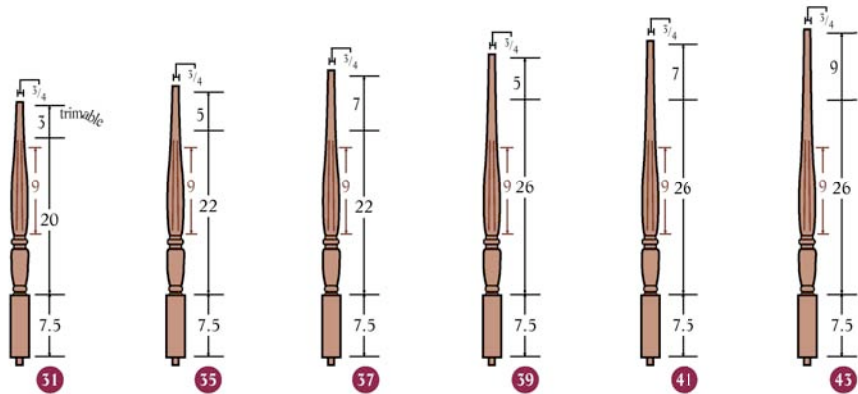

P - Poplar

P2 - Primed

C - American Cherry

WO - White Oak

BC - Brazilian Cherry

MG - Mahogany

A 5415 R - 1 3/4"

Square bottom

Available in
RO, M, P, P2, C, WO, BC, MG

Bottom pin is 7/8" in diameter and 1/2" long

F 5415 R - 1 3/4"

Square bottom

Available in
RO, M, P, P2, C, WO, BC, MG

A 5515 R - 1³/₄"

Square bottom

Available in RO, M, P, P2, C, WO, BC, MG

F 5515 R - 1³/₄"

Square bottom

Available in RO, M, P, P2, C, WO, BC, MG

T 5515 R - 1³/₄"

Square bottom

Available in RO, M, P, P2, C, WO, BC, MG

Designer Series

RO - Red Oak