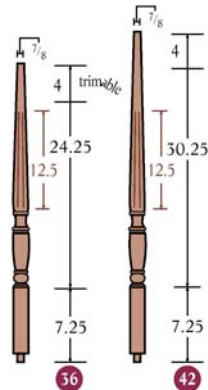

P - Poplar

P2 - Primed

C - American Cherry

WO - White Oak

BC - Brazilian Cherry

MG - Mahogany

A 5415 R - 1 3/4"

Square bottom

Available in
RO, M, P, P2, C, WO, BC, MG

Bottom pin is 7/8" in diameter and 1/2" long

F 5415 R - 1 3/4"

Square bottom

Available in
RO, M, P, P2, C, WO, BC, MG

A 5515 R - 1³/₄"

Square bottom

Available in RO, M, P, P2, C, WO, BC, MG

F 5515 R - 1³/₄"

Square bottom

Available in RO, M, P, P2, C, WO, BC, MG

T 5515 R - 1³/₄"

Square bottom

Available in RO, M, P, P2, C, WO, BC, MG

Designer Series

RO - Red Oak