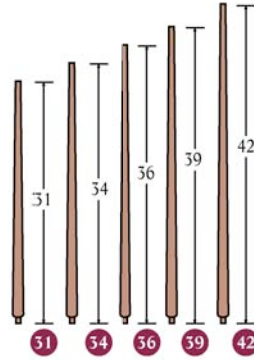

P - Poplar

P2 - Primed

C - American Cherry

WO - White Oak

BC - Brazilian Cherry

MG - Mahogany

A 5040 - 1 1/8" finished
5/8" top, Standard
Available in RO, M, P, P2, C

A 5060 - 1 1/4"
Available in
RO, M, P, P2, C

A 5360 - 1 3/4"
Available in
RO, M, P, P2, C, WO, BC, MG

5000 - 3"
Available in RO, M, P, C, WO, EC, MG