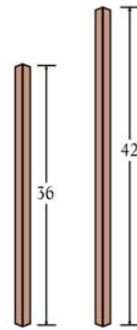

Contemporary Series

Handrail Profile Choices

6010
Available in
RO, M, P,
C, BC

6510
Available in
RO, M, C, WO,
BC, MG

6210
Available in
RO, M

6710
Available in
RO, M, C, MG

RO - Red Oak

M - Maple

P - Poplar

P2 - Primed

C - American Cherry

WO - White Oak

BC - Brazilian Cherry

MG - Mahogany

A 5040 - 1 1/8" finished
5/8" top, Standard
Available in RO, M, P, P2, C

A 5060 - 1 1/4"
Available in
RO, M, P, P2, C

A 5360 - 1 3/4"
Available in
RO, M, P, P2, C, WO, BC, MG

5000 - 3"
Available in RO, M, P, C, WO, EC, MG