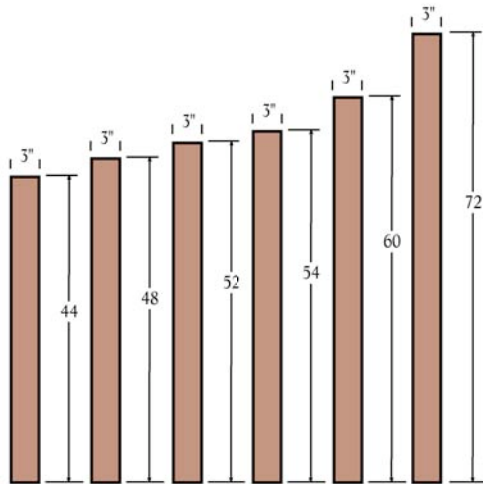

P - Poplar

P2 - Primed

C - American Cherry

WO - White Oak

BC - Brazilian Cherry

MG - Mahogany

A 5040 - 1 1/8" finished
5/8" top, Standard
Available in RO, M, P, P2, C

A 5060 - 1 1/4"
Available in
RO, M, P, P2, C

A 5360 - 1 3/4"
Available in
RO, M, P, P2, C, WO, BC, MG

5000 - 3"
Available in RO, M, P, C, WO, EC, MG