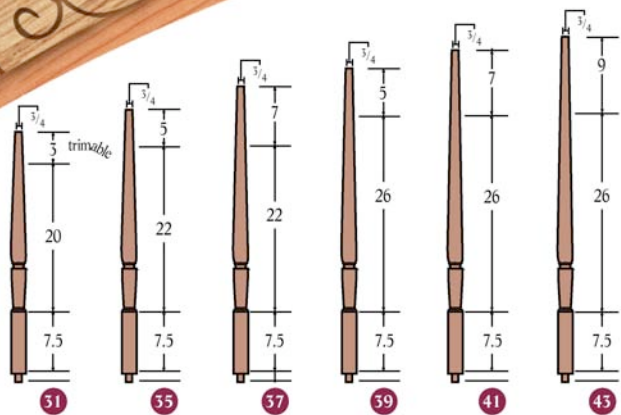

Classic Series

A 5215 R - 1³/₄"
 Square bottom
 Available in RO, M, P, P2, C, WO, BC, MG

A 4800 - 52 F 4800 - 52 T 4800 - 52
 Available in RO, M, P, C, WO, BC, MG

A 4801 - 60 F 4801 - 60 T 4801 - 60
 Available in RO, M, P, C, WO, BC, MG

Handrail Profile Choices

RO - Red Oak M - Maple P - Poplar
 P2 - Primed C - American Cherry WO - White Oak
 BC - Brazilian Cherry MG - Mahogany

F 5215 R - 1³/₄"
 Square bottom, Fluted
 Available in RO, M, P, P2, C, WO, BC, MG

A 5225 S - 1³/₄"
 Square bottom
 Available in RO, M, P, P2, C, WO, BC, MG

F 5225 S - 1³/₄"
 Square bottom, Fluted
 Available in RO, M, P, P2, C, WO, BC, MG

T 5225 S - 1³/₄"
 Square bottom, Twist
 Available in RO, M, P, P2, C, WO, BC, MG

A 4802 - 60 **F 4802 - 60** **T 4802 - 60** **A 4803 - 60** **F 4803 - 60** **T 4803 - 60**
 Available in RO, M, P, C, WO, BC, MG

Classic Series

A 4810 - 48" F 4810 - 48" T 4810 - 48"

Available in RO, M, P, C, WO, BC, MG