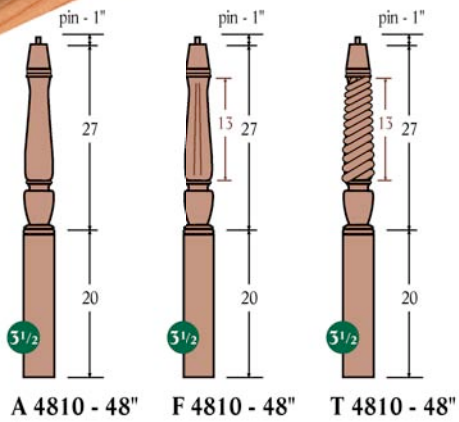

Handrail Profile Choices

RO - Red Oak M - Maple P - Poplar
 P2 - Primed C - American Cherry WO - White Oak
 BC - Brazilian Cherry MG - Mahogany

F 5215 R - 1³/₄"
 Square bottom, Fluted
 Available in RO, M, P, P2, C, WO, BC, MG

A 5225 S - 1³/₄"
 Square bottom
 Available in RO, M, P, P2, C, WO, BC, MG

F 5225 S - 1³/₄"
 Square bottom, Fluted
 Available in RO, M, P, P2, C, WO, BC, MG

T 5225 S - 1³/₄"
 Square bottom, Twist
 Available in RO, M, P, P2, C, WO, BC, MG

A 4802 - 60 **F 4802 - 60** **T 4802 - 60** **A 4803 - 60** **F 4803 - 60** **T 4803 - 60**
 Available in RO, M, P, C, WO, BC, MG

Classic Series

A 4810 - 48" F 4810 - 48" T 4810 - 48"

Available in RO, M, P, C, WO, BC, MG

A 4815 - 60" F 4815 - 60" T 4815 - 60"

Available in RO, M, P, C, WO, BC, MG

R 4816 - 44" F 4816 - 44" T 4816 - 44"

Available in RO, M, P, C, WO, BC, MG
Round bottom, Pin included

Handrail Profile Choices

RO - Red Oak M - Maple P - Poplar
P2 - Primed C - American Cherry WO - White Oak
BC - Brazilian Cherry MG - Mahogany