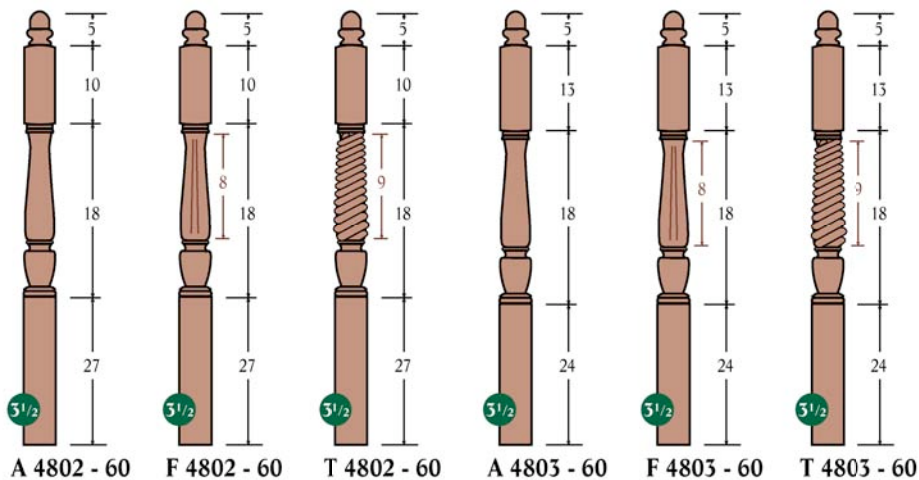

Classic Series

A 5215 R - 1³/₄"
 Square bottom
 Available in RO, M, P, P2, C, WO, BC, MG

A 4800 - 52 F 4800 - 52 T 4800 - 52
 Available in RO, M, P, C, WO, BC, MG

A 4801 - 60 F 4801 - 60 T 4801 - 60
 Available in RO, M, P, C, WO, BC, MG

Handrail Profile Choices

RO - Red Oak M - Maple P - Poplar
 P2 - Primed C - American Cherry WO - White Oak
 BC - Brazilian Cherry MG - Mahogany

F 5215 R - 1³/₄"
 Square bottom, Fluted
 Available in RO, M, P, P2, C, WO, BC, MG

A 5225 S - 1³/₄"
 Square bottom
 Available in RO, M, P, P2, C, WO, BC, MG

F 5225 S - 1³/₄"
 Square bottom, Fluted
 Available in RO, M, P, P2, C, WO, BC, MG

T 5225 S - 1³/₄"
 Square bottom, Twist
 Available in RO, M, P, P2, C, WO, BC, MG

A 4802 - 60 **F 4802 - 60** **T 4802 - 60** **A 4803 - 60** **F 4803 - 60** **T 4803 - 60**
 Available in RO, M, P, C, WO, BC, MG

Classic Series

A 4810 - 48" F 4810 - 48" T 4810 - 48"

Available in RO, M, P, C, WO, BC, MG