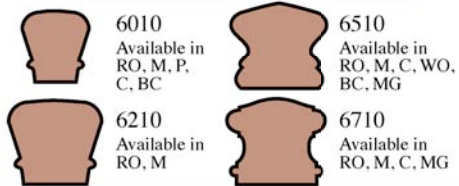

Classic Series

A 5215 R - 1³/₄"
 Square bottom
 Available in RO, M, P, P2, C, WO, BC, MG

A 4800 - 52 F 4800 - 52 T 4800 - 52
 Available in RO, M, P, C, WO, BC, MG

A 4801 - 60 F 4801 - 60 T 4801 - 60
 Available in RO, M, P, C, WO, BC, MG

Handrail Profile Choices

RO - Red Oak M - Maple P - Poplar
 P2 - Primed C - American Cherry WO - White Oak
 BC - Brazilian Cherry MG - Mahogany

F 5215 R - 1³/₄"
 Square bottom, Fluted
 Available in RO, M, P, P2, C, WO, BC, MG

A 5225 S - 1³/₄"
 Square bottom
 Available in RO, M, P, P2, C, WO, BC, MG

F 5225 S - 1³/₄"
 Square bottom, Fluted
 Available in RO, M, P, P2, C, WO, BC, MG

T 5225 S - 1³/₄"
 Square bottom, Twist
 Available in RO, M, P, P2, C, WO, BC, MG