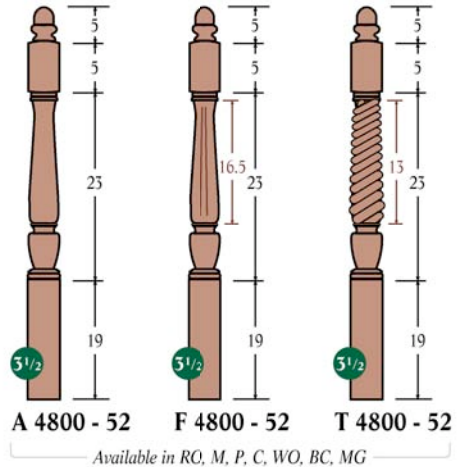

Classic Series

A 5215 R - 1 3/4"
 Square bottom
 Available in RO, M, P, P2, C, WO, BC, MG

A 4800 - 52 F 4800 - 52 T 4800 - 52
 Available in RO, M, P, C, WO, BC, MG

A 4801 - 60 F 4801 - 60 T 4801 - 60
 Available in RO, M, P, C, WO, BC, MG

Handrail Profile Choices

RO - Red Oak M - Maple P - Poplar
 P2 - Primed C - American Cherry WO - White Oak
 BC - Brazilian Cherry MG - Mahogany

F 5215 R - 1³/₄"
 Square bottom, Fluted
 Available in RO, M, P, P2, C, WO, BC, MG

A 5225 S - 1³/₄"
 Square bottom
 Available in RO, M, P, P2, C, WO, BC, MG

F 5225 S - 1³/₄"
 Square bottom, Fluted
 Available in RO, M, P, P2, C, WO, BC, MG

T 5225 S - 1³/₄"
 Square bottom, Twist
 Available in RO, M, P, P2, C, WO, BC, MG

A 4802 - 60 F 4802 - 60 T 4802 - 60 A 4803 - 60 F 4803 - 60 T 4803 - 60

Available in RO, M, P, C, WO, BC, MG

Classic Series

Available in RO, M, P, C, WO, BC, MG

Available in RO, M, P, C, WO, BC, MG

Available in RO, M, P, C, WO, BC, MG
Round bottom, Pin included