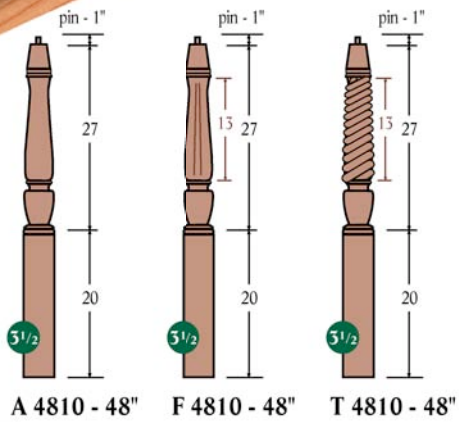

Classic Series

A 5215 R - 1 3/4"
 Square bottom
 Available in RO, M, P, P2, C, WO, BC, MG

A 4800 - 52 F 4800 - 52 T 4800 - 52
 Available in RO, M, P, C, WO, BC, MG

A 4801 - 60 F 4801 - 60 T 4801 - 60
 Available in RO, M, P, C, WO, BC, MG

Handrail Profile Choices

RO - Red Oak M - Maple P - Poplar
 P2 - Primed C - American Cherry WO - White Oak
 BC - Brazilian Cherry MG - Mahogany

F 5215 R - 1³/₄"
 Square bottom, Fluted
 Available in RO, M, P, P2, C, WO, BC, MG

A 5225 S - 1³/₄"
 Square bottom
 Available in RO, M, P, P2, C, WO, BC, MG

F 5225 S - 1³/₄"
 Square bottom, Fluted
 Available in RO, M, P, P2, C, WO, BC, MG

T 5225 S - 1³/₄"
 Square bottom, Twist
 Available in RO, M, P, P2, C, WO, BC, MG

A 4802 - 60 F 4802 - 60 T 4802 - 60 A 4803 - 60 F 4803 - 60 T 4803 - 60

Available in RO, M, P, C, WO, BC, MG

Classic Series

Available in RO, M, P, C, WO, BC, MG

Available in RO, M, P, C, WO, BC, MG

Available in RO, M, P, C, WO, BC, MG
Round bottom, Pin included