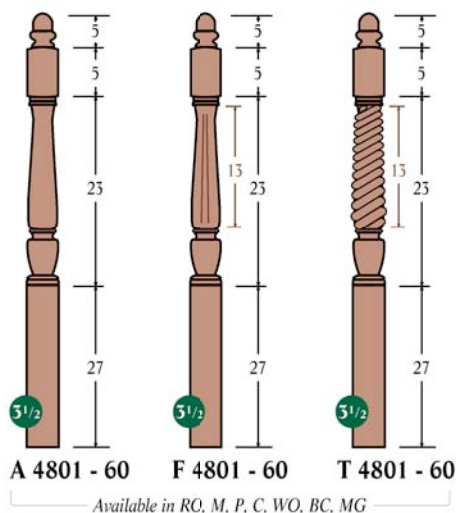

Classic Series

A 5215 R - 1 3/4"
 Square bottom
 Available in RO, M, P, P2, C, WO, BC, MG

A 4800 - 52 F 4800 - 52 T 4800 - 52
 Available in RO, M, P, C, WO, BC, MG

A 4801 - 60 F 4801 - 60 T 4801 - 60
 Available in RO, M, P, C, WO, BC, MG

Handrail Profile Choices

RO - Red Oak M - Maple P - Poplar
 P2 - Primed C - American Cherry WO - White Oak
 BC - Brazilian Cherry MG - Mahogany

F 5215 R - 1³/₄"
 Square bottom, Fluted
 Available in RO, M, P, P2, C, WO, BC, MG

A 5225 S - 1³/₄"
 Square bottom
 Available in RO, M, P, P2, C, WO, BC, MG

F 5225 S - 1³/₄"
 Square bottom, Fluted
 Available in RO, M, P, P2, C, WO, BC, MG

T 5225 S - 1³/₄"
 Square bottom, Twist
 Available in RO, M, P, P2, C, WO, BC, MG

A 4802 - 60 F 4802 - 60 T 4802 - 60 A 4803 - 60 F 4803 - 60 T 4803 - 60

Available in RO, M, P, C, WO, BC, MG

Classic Series

Available in RO, M, P, C, WO, BC, MG

Available in RO, M, P, C, WO, BC, MG

Available in RO, M, P, C, WO, BC, MG
Round bottom, Pin included