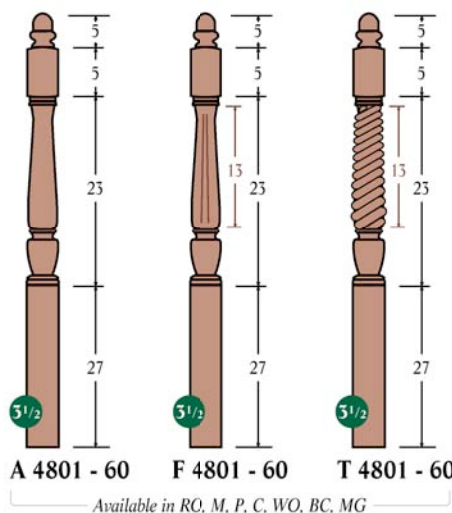

Classic Series

A 5215 R - 1³/₄"
 Square bottom
 Available in RO, M, P, P2, C, WO, BC, MG

A 4800 - 52 F 4800 - 52 T 4800 - 52
 Available in RO, M, P, C, WO, BC, MG

A 4801 - 60 F 4801 - 60 T 4801 - 60
 Available in RO, M, P, C, WO, BC, MG

Handrail Profile Choices

RO - Red Oak M - Maple P - Poplar
 P2 - Primed C - American Cherry WO - White Oak
 BC - Brazilian Cherry MG - Mahogany

F 5215 R - 1³/₄"
 Square bottom, Fluted
 Available in RO, M, P, P2, C, WO, BC, MG

A 5225 S - 1³/₄"
 Square bottom
 Available in RO, M, P, P2, C, WO, BC, MG

F 5225 S - 1³/₄"
 Square bottom, Fluted
 Available in RO, M, P, P2, C, WO, BC, MG

T 5225 S - 1³/₄"
 Square bottom, Twist
 Available in RO, M, P, P2, C, WO, BC, MG

A 4802 - 60 **F 4802 - 60** **T 4802 - 60** **A 4803 - 60** **F 4803 - 60** **T 4803 - 60**
 Available in RO, M, P, C, WO, BC, MG

Classic Series

A 4810 - 48" F 4810 - 48" T 4810 - 48"

Available in RO, M, P, C, WO, BC, MG