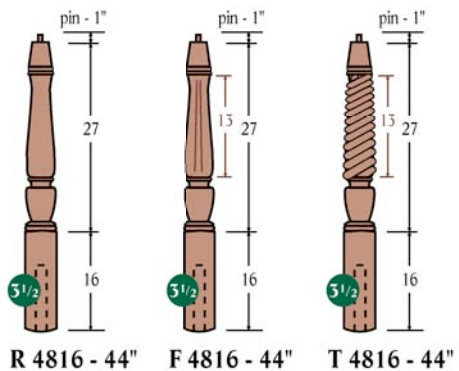

A 5225 S - 1³/₄"
 Square bottom
 Available in RO, M, P, P2, C, WO, BC, MG

F 5225 S - 1³/₄"
 Square bottom, Fluted
 Available in RO, M, P, P2, C, WO, BC, MG

T 5225 S - 1³/₄"
 Square bottom, Twist
 Available in RO, M, P, P2, C, WO, BC, MG

A 4802 - 60 F 4802 - 60 T 4802 - 60 A 4803 - 60 F 4803 - 60 T 4803 - 60

Available in RO, M, P, C, WO, BC, MG

Classic Series

Available in RO, M, P, C, WO, BC, MG

Available in RO, M, P, C, WO, BC, MG

Available in RO, M, P, C, WO, BC, MG
Round bottom, Pin included