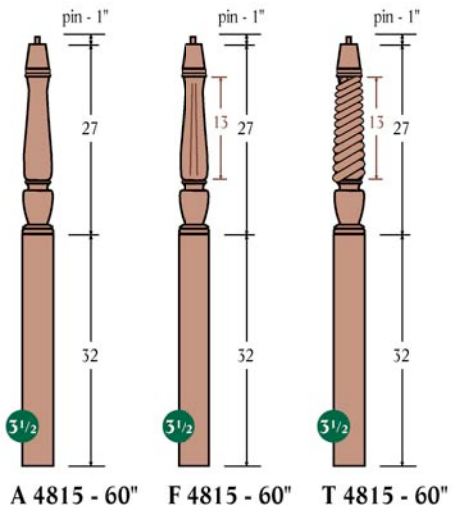

Classic Series

A 5215 R - 1 3/4"
 Square bottom
 Available in RO, M, P, P2, C, WO, BC, MG

A 4800 - 52 F 4800 - 52 T 4800 - 52
 Available in RO, M, P, C, WO, BC, MG

A 4801 - 60 F 4801 - 60 T 4801 - 60
 Available in RO, M, P, C, WO, BC, MG

Handrail Profile Choices

RO - Red Oak M - Maple P - Poplar
 P2 - Primed C - American Cherry WO - White Oak
 BC - Brazilian Cherry MG - Mahogany

F 5215 R - 1³/₄"
 Square bottom, Fluted
 Available in RO, M, P, P2, C, WO, BC, MG

A 5225 S - 1³/₄"
 Square bottom
 Available in RO, M, P, P2, C, WO, BC, MG

F 5225 S - 1³/₄"
 Square bottom, Fluted
 Available in RO, M, P, P2, C, WO, BC, MG

T 5225 S - 1³/₄"
 Square bottom, Twist
 Available in RO, M, P, P2, C, WO, BC, MG

A 4802 - 60 F 4802 - 60 T 4802 - 60 A 4803 - 60 F 4803 - 60 T 4803 - 60

Available in RO, M, P, C, WO, BC, MG

Classic Series

Available in RO, M, P, C, WO, BC, MG

Available in RO, M, P, C, WO, BC, MG

Available in RO, M, P, C, WO, BC, MG
Round bottom, Pin included