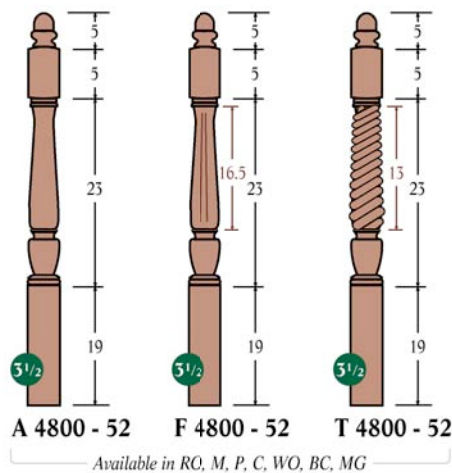

Classic Series

A 5215 R - 1³/₄"
 Square bottom
 Available in RO, M, P, P2, C, WO, BC, MG

A 4800 - 52 F 4800 - 52 T 4800 - 52
 Available in RO, M, P, C, WO, BC, MG

A 4801 - 60 F 4801 - 60 T 4801 - 60
 Available in RO, M, P, C, WO, BC, MG

Handrail Profile Choices

RO - Red Oak M - Maple P - Poplar
 P2 - Primed C - American Cherry WO - White Oak
 BC - Brazilian Cherry MG - Mahogany

F 5215 R - 1³/₄"
 Square bottom, Fluted
 Available in RO, M, P, P2, C, WO, BC, MG

A 5225 S - 1³/₄"
 Square bottom
 Available in RO, M, P, P2, C, WO, BC, MG

F 5225 S - 1³/₄"
 Square bottom, Fluted
 Available in RO, M, P, P2, C, WO, BC, MG

T 5225 S - 1³/₄"
 Square bottom, Twist
 Available in RO, M, P, P2, C, WO, BC, MG

A 4802 - 60 **F 4802 - 60** **T 4802 - 60** **A 4803 - 60** **F 4803 - 60** **T 4803 - 60**
 Available in RO, M, P, C, WO, BC, MG

Classic Series

A 4810 - 48" F 4810 - 48" T 4810 - 48"

Available in RO, M, P, C, WO, BC, MG