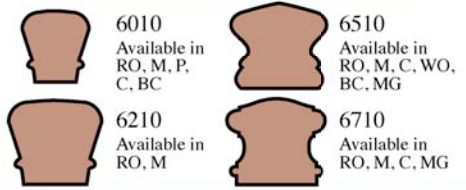

RO - Red Oak   M - Maple   P - Poplar
P2 - Primed   C - American Cherry   WO - White Oak
BC - Brazilian Cherry   MG - Mahogany