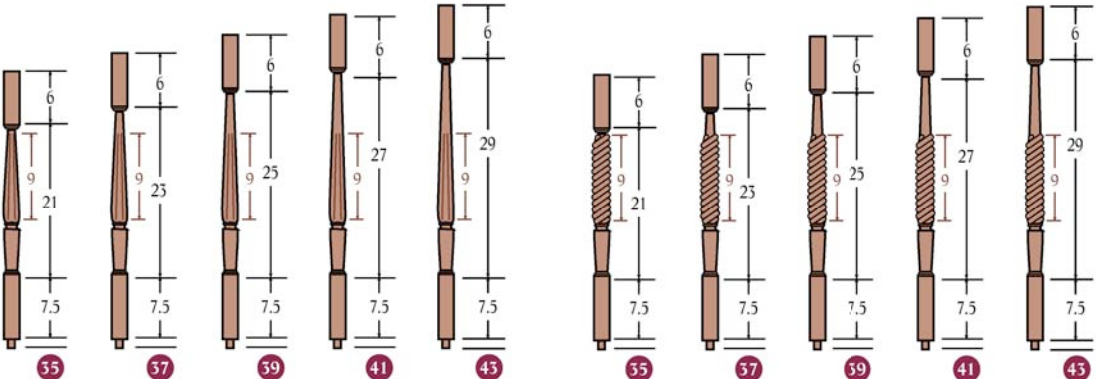

Classic Series

A 5215 R - 1 3/4"
 Square bottom
 Available in RO, M, P, P2, C, WO, BC, MG

A 4800 - 52 F 4800 - 52 T 4800 - 52
 Available in RO, M, P, C, WO, BC, MG

A 4801 - 60 F 4801 - 60 T 4801 - 60
 Available in RO, M, P, C, WO, BC, MG

Handrail Profile Choices

RO - Red Oak M - Maple P - Poplar
 P2 - Primed C - American Cherry WO - White Oak
 BC - Brazilian Cherry MG - Mahogany

F 5215 R - 1³/₄"
 Square bottom, Fluted
 Available in RO, M, P, P2, C, WO, BC, MG

A 5225 S - 1³/₄"
 Square bottom
 Available in RO, M, P, P2, C, WO, BC, MG

F 5225 S - 1³/₄"
 Square bottom, Fluted
 Available in RO, M, P, P2, C, WO, BC, MG

T 5225 S - 1³/₄"
 Square bottom, Twist
 Available in RO, M, P, P2, C, WO, BC, MG

A 4802 - 60 F 4802 - 60 T 4802 - 60 A 4803 - 60 F 4803 - 60 T 4803 - 60

Available in RO, M, P, C, WO, BC, MG

Classic Series

Available in RO, M, P, C, WO, BC, MG

Available in RO, M, P, C, WO, BC, MG

Available in RO, M, P, C, WO, BC, MG
Round bottom, Pin included