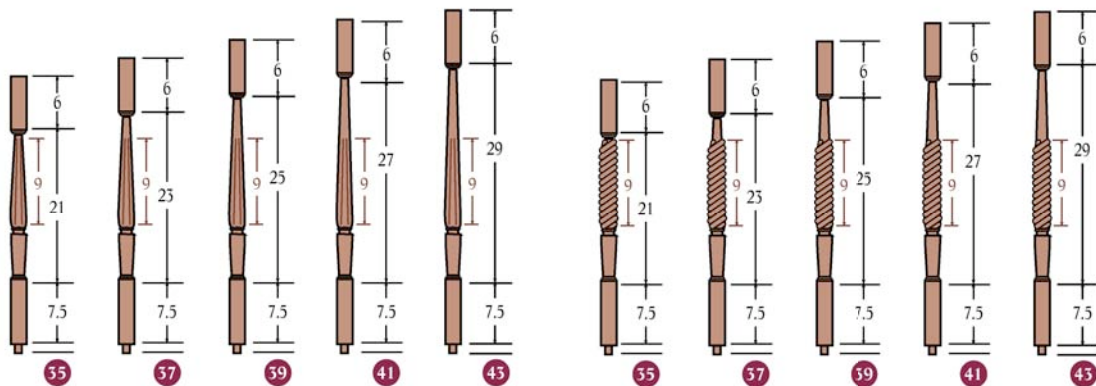

Classic Series

A 5215 R - 1³/₄"
 Square bottom
 Available in RO, M, P, P2, C, WO, BC, MG

A 4800 - 52 F 4800 - 52 T 4800 - 52
 Available in RO, M, P, C, WO, BC, MG

A 4801 - 60 F 4801 - 60 T 4801 - 60
 Available in RO, M, P, C, WO, BC, MG

Handrail Profile Choices

RO - Red Oak M - Maple P - Poplar
 P2 - Primed C - American Cherry WO - White Oak
 BC - Brazilian Cherry MG - Mahogany

F 5215 R - 1³/₄"
 Square bottom, Fluted
 Available in RO, M, P, P2, C, WO, BC, MG

A 5225 S - 1³/₄"
 Square bottom
 Available in RO, M, P, P2, C, WO, BC, MG

F 5225 S - 1³/₄"
 Square bottom, Fluted
 Available in RO, M, P, P2, C, WO, BC, MG

T 5225 S - 1³/₄"
 Square bottom, Twist
 Available in RO, M, P, P2, C, WO, BC, MG

A 4802 - 60 **F 4802 - 60** **T 4802 - 60** **A 4803 - 60** **F 4803 - 60** **T 4803 - 60**
 Available in RO, M, P, C, WO, BC, MG

Classic Series

A 4810 - 48" F 4810 - 48" T 4810 - 48"

Available in RO, M, P, C, WO, BC, MG