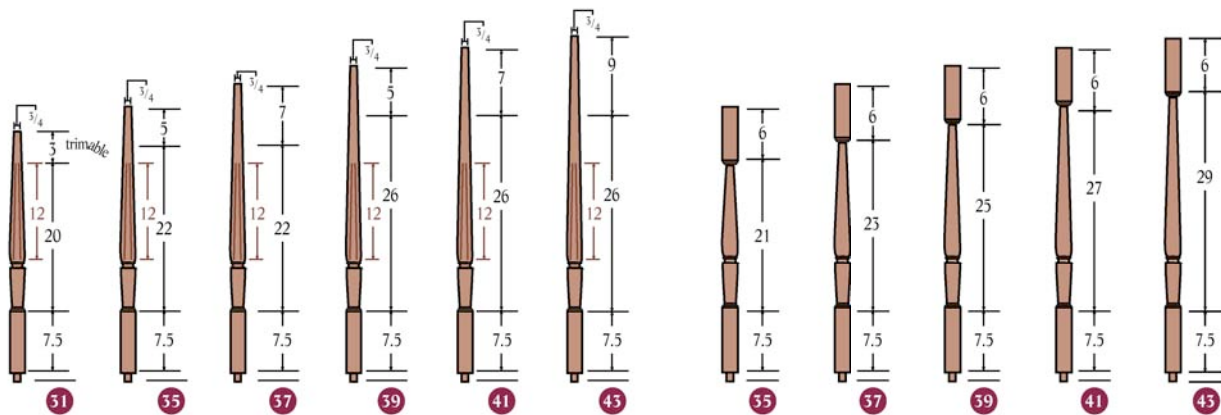

Classic Series

A 5215 R - 1 3/4"
 Square bottom
 Available in RO, M, P, P2, C, WO, BC, MG

A 4800 - 52 F 4800 - 52 T 4800 - 52
 Available in RO, M, P, C, WO, BC, MG

A 4801 - 60 F 4801 - 60 T 4801 - 60
 Available in RO, M, P, C, WO, BC, MG

Handrail Profile Choices

RO - Red Oak M - Maple P - Poplar
 P2 - Primed C - American Cherry WO - White Oak
 BC - Brazilian Cherry MG - Mahogany

F 5215 R - 1³/₄"
 Square bottom, Fluted
 Available in RO, M, P, P2, C, WO, BC, MG

A 5225 S - 1³/₄"
 Square bottom
 Available in RO, M, P, P2, C, WO, BC, MG

F 5225 S - 1³/₄"
 Square bottom, Fluted
 Available in RO, M, P, P2, C, WO, BC, MG

T 5225 S - 1³/₄"
 Square bottom, Twist
 Available in RO, M, P, P2, C, WO, BC, MG

A 4802 - 60 F 4802 - 60 T 4802 - 60 A 4803 - 60 F 4803 - 60 T 4803 - 60

Available in RO, M, P, C, WO, BC, MG

Classic Series

Available in RO, M, P, C, WO, BC, MG

Available in RO, M, P, C, WO, BC, MG

Available in RO, M, P, C, WO, BC, MG
Round bottom, Pin included