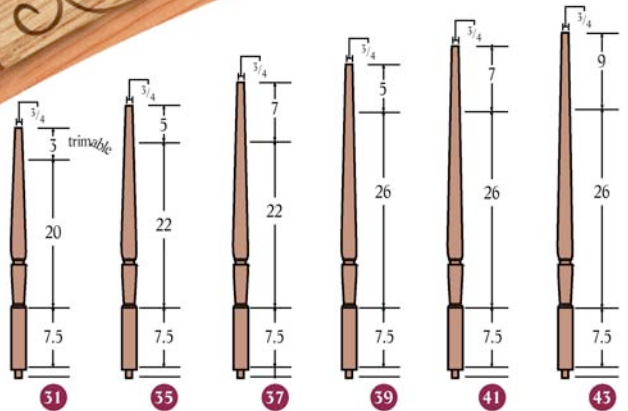

Classic Series

A 5215 R - 1 3/4"
 Square bottom
 Available in RO, M, P, P2, C, WO, BC, MG

A 4800 - 52 F 4800 - 52 T 4800 - 52
 Available in RO, M, P, C, WO, BC, MG

A 4801 - 60 F 4801 - 60 T 4801 - 60
 Available in RO, M, P, C, WO, BC, MG

Handrail Profile Choices

RO - Red Oak M - Maple P - Poplar
 P2 - Primed C - American Cherry WO - White Oak
 BC - Brazilian Cherry MG - Mahogany

F 5215 R - 1³/₄"
 Square bottom, Fluted
 Available in RO, M, P, P2, C, WO, BC, MG

A 5225 S - 1³/₄"
 Square bottom
 Available in RO, M, P, P2, C, WO, BC, MG

F 5225 S - 1³/₄"
 Square bottom, Fluted
 Available in RO, M, P, P2, C, WO, BC, MG

T 5225 S - 1³/₄"
 Square bottom, Twist
 Available in RO, M, P, P2, C, WO, BC, MG

A 4802 - 60 F 4802 - 60 T 4802 - 60 A 4803 - 60 F 4803 - 60 T 4803 - 60

Available in RO, M, P, C, WO, BC, MG

Classic Series

Available in RO, M, P, C, WO, BC, MG

Available in RO, M, P, C, WO, BC, MG

Available in RO, M, P, C, WO, BC, MG
Round bottom, Pin included