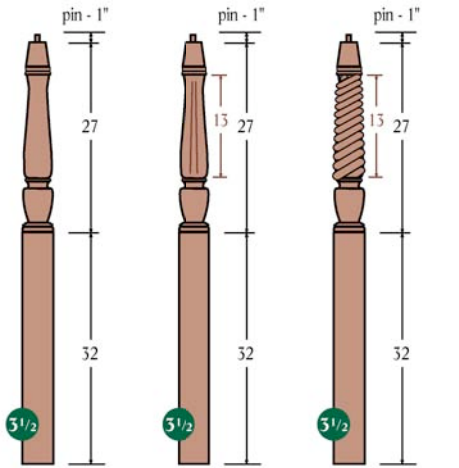

Handrail Profile Choices

RO - Red Oak M - Maple P - Poplar
 P2 - Primed C - American Cherry WO - White Oak
 BC - Brazilian Cherry MG - Mahogany

F 5215 R - 1³/₄"
 Square bottom, Fluted
 Available in RO, M, P, P2, C, WO, BC, MG

A 5225 S - 1³/₄"
 Square bottom
 Available in RO, M, P, P2, C, WO, BC, MG

F 5225 S - 1³/₄"
 Square bottom, Fluted
 Available in RO, M, P, P2, C, WO, BC, MG

T 5225 S - 1³/₄"
 Square bottom, Twist
 Available in RO, M, P, P2, C, WO, BC, MG

A 4802 - 60 **F 4802 - 60** **T 4802 - 60** **A 4803 - 60** **F 4803 - 60** **T 4803 - 60**
 Available in RO, M, P, C, WO, BC, MG

Classic Series

A 4810 - 48" F 4810 - 48" T 4810 - 48"

Available in RO, M, P, C, WO, BC, MG

A 4815 - 60" F 4815 - 60" T 4815 - 60"

Available in RO, M, P, C, WO, BC, MG

R 4816 - 44" F 4816 - 44" T 4816 - 44"

Available in RO, M, P, C, WO, BC, MG
Round bottom, Pin included

Handrail Profile Choices

RO - Red Oak M - Maple P - Poplar
P2 - Primed C - American Cherry WO - White Oak
BC - Brazilian Cherry MG - Mahogany