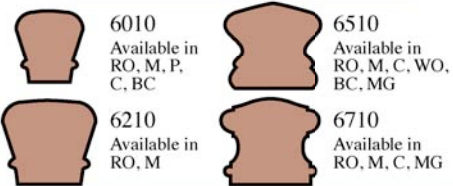

A 4802 - 60 **F 4802 - 60** **T 4802 - 60** **A 4803 - 60** **F 4803 - 60** **T 4803 - 60**
 Available in RO, M, P, C, WO, BC, MG

Classic Series

A 4810 - 48" F 4810 - 48" T 4810 - 48"

Available in RO, M, P, C, WO, BC, MG

A 4815 - 60" F 4815 - 60" T 4815 - 60"

Available in RO, M, P, C, WO, BC, MG

R 4816 - 44" F 4816 - 44" T 4816 - 44"

Available in RO, M, P, C, WO, BC, MG
Round bottom, Pin included

Handrail Profile Choices

RO - Red Oak M - Maple P - Poplar
P2 - Primed C - American Cherry WO - White Oak
BC - Brazilian Cherry MG - Mahogany