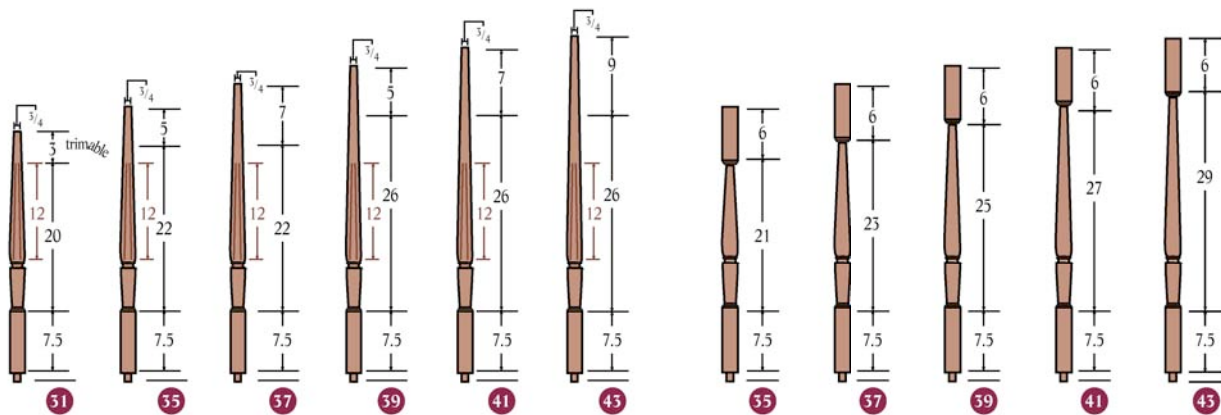

Classic Series

A 5215 R - 1³/₄"
 Square bottom
 Available in RO, M, P, P2, C, WO, BC, MG

A 4800 - 52 F 4800 - 52 T 4800 - 52
 Available in RO, M, P, C, WO, BC, MG

A 4801 - 60 F 4801 - 60 T 4801 - 60
 Available in RO, M, P, C, WO, BC, MG

Handrail Profile Choices

RO - Red Oak M - Maple P - Poplar
 P2 - Primed C - American Cherry WO - White Oak
 BC - Brazilian Cherry MG - Mahogany

F 5215 R - 1³/₄"
 Square bottom, Fluted
 Available in RO, M, P, P2, C, WO, BC, MG

A 5225 S - 1³/₄"
 Square bottom
 Available in RO, M, P, P2, C, WO, BC, MG

F 5225 S - 1³/₄"
 Square bottom, Fluted
 Available in RO, M, P, P2, C, WO, BC, MG

T 5225 S - 1³/₄"
 Square bottom, Twist
 Available in RO, M, P, P2, C, WO, BC, MG

A 4802 - 60 **F 4802 - 60** **T 4802 - 60** **A 4803 - 60** **F 4803 - 60** **T 4803 - 60**
 Available in RO, M, P, C, WO, BC, MG

Classic Series

A 4810 - 48" F 4810 - 48" T 4810 - 48"

Available in RO, M, P, C, WO, BC, MG