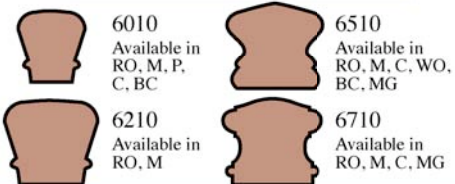

RO - Red Oak   M - Maple   P - Poplar
P2 - Primed   C - American Cherry   WO - White Oak
BC - Brazilian Cherry   MG - Mahogany