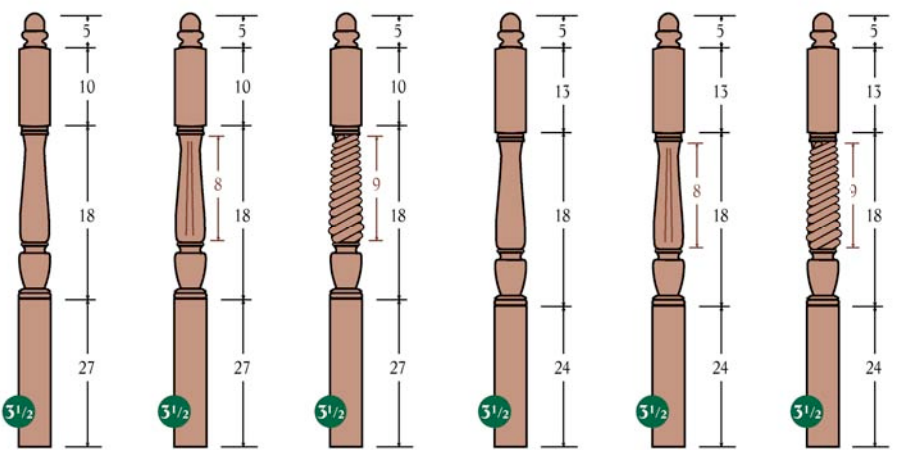

Classic Series

A 5215 R - 1 3/4"
 Square bottom
 Available in RO, M, P, P2, C, WO, BC, MG

A 4800 - 52 F 4800 - 52 T 4800 - 52
 Available in RO, M, P, C, WO, BC, MG

A 4801 - 60 F 4801 - 60 T 4801 - 60
 Available in RO, M, P, C, WO, BC, MG

Handrail Profile Choices

RO - Red Oak M - Maple P - Poplar
 P2 - Primed C - American Cherry WO - White Oak
 BC - Brazilian Cherry MG - Mahogany

F 5215 R - 1³/₄"
 Square bottom, Fluted
 Available in RO, M, P, P2, C, WO, BC, MG

A 5225 S - 1³/₄"
 Square bottom
 Available in RO, M, P, P2, C, WO, BC, MG

F 5225 S - 1³/₄"
 Square bottom, Fluted
 Available in RO, M, P, P2, C, WO, BC, MG

T 5225 S - 1³/₄"
 Square bottom, Twist
 Available in RO, M, P, P2, C, WO, BC, MG

A 4802 - 60 F 4802 - 60 T 4802 - 60 A 4803 - 60 F 4803 - 60 T 4803 - 60

Available in RO, M, P, C, WO, BC, MG

Classic Series

Available in RO, M, P, C, WO, BC, MG

Available in RO, M, P, C, WO, BC, MG

Available in RO, M, P, C, WO, BC, MG
Round bottom, Pin included