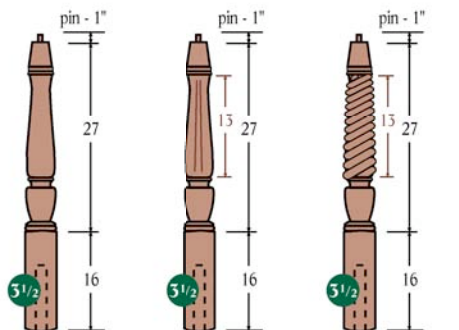

A 5225 S - 1³/₄"
 Square bottom
 Available in RO, M, P, P2, C, WO, BC, MG

F 5225 S - 1³/₄"
 Square bottom, Fluted
 Available in RO, M, P, P2, C, WO, BC, MG

T 5225 S - 1³/₄"
 Square bottom, Twist
 Available in RO, M, P, P2, C, WO, BC, MG

A 4802 - 60 **F 4802 - 60** **T 4802 - 60** **A 4803 - 60** **F 4803 - 60** **T 4803 - 60**
 Available in RO, M, P, C, WO, BC, MG

Classic Series

A 4810 - 48" F 4810 - 48" T 4810 - 48"

Available in RO, M, P, C, WO, BC, MG

A 4815 - 60" F 4815 - 60" T 4815 - 60"

Available in RO, M, P, C, WO, BC, MG

R 4816 - 44" F 4816 - 44" T 4816 - 44"

Available in RO, M, P, C, WO, BC, MG
Round bottom, Pin included

Handrail Profile Choices

RO - Red Oak M - Maple P - Poplar
P2 - Primed C - American Cherry WO - White Oak
BC - Brazilian Cherry MG - Mahogany